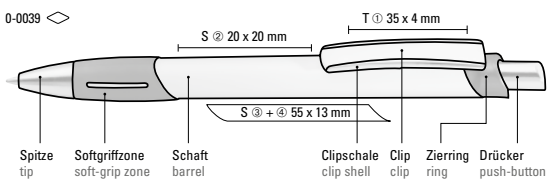

Farb-Code/Minen
Colour code/Refills

STRIPE
0-0039

0-0039 (● 8-0875)

0-0039: Druckkugelschreiber mit gedecktem Gehäuse, transparent gefrosteter Gummigriffzone, Zierring und Clipschale.

Werbeschlüssel

Schaft S, Clip T

0-0039: Retractable ballpoint pen with opaque housing, transparent frosted rubber grip zone, decorative ring and clip shell.

Advertising code

barrel S, clip T