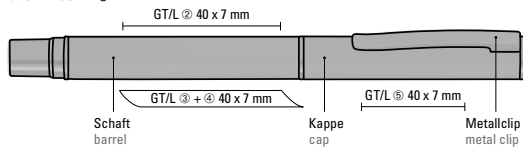

0-9342 R GUM ◊