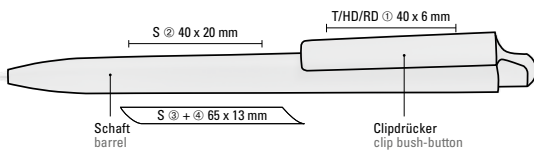

1-0051, 1-0051 TF ◀▶