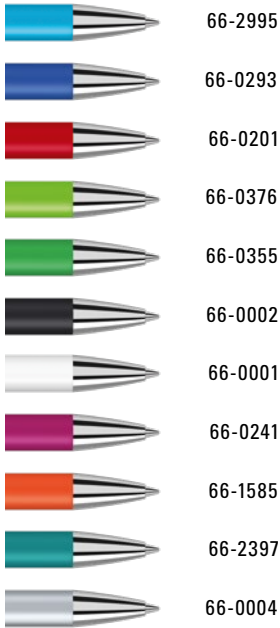

Farb-Code/Minen
Colour code/Refills

GROOVE RECY
0-9530 RECY

GROOVE M RECY
0-9530 M RECY

0-9530 RECY (● 8-0855)

0-9530 M RECY (● 8-0855)