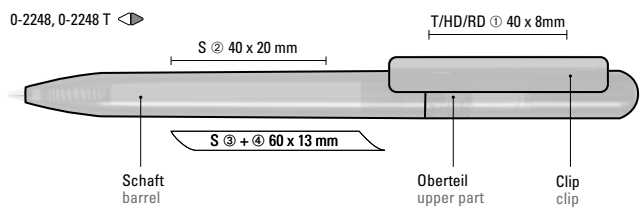

Scannen und mehr
über rPET erfahren.
Scan and learn more
about rPET.