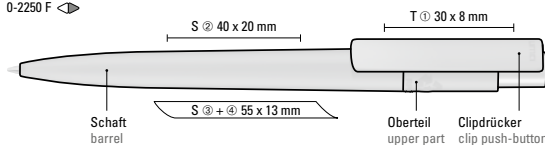

Aufgrund der Besonderheiten des Materials (recyceltes PET-Material) sind produktionstechnische Farbschwankungen gegeben.

Due to the special nature of the material (recycled PET material) production-related variations are possible.

Das aus recycelten PET-Flaschen in Europa hergestellte rPET-Material eignet sich für einen langlebigen und nachhaltigen Werbeeinsatz. Dank der europäischen und ClimatePartner-zertifizierten Produktion leistet der uma RECYCLED PET PEN PRO F einen zusätzlichen nachhaltigen Beitrag zur Schonung der Umwelt.

The rPET material, which is produced in Europe from recycled PET bottles, is suitable for a durable and sustainable advertisement. Thanks to the European and ClimatePartner-certified production, the uma RECYCLED PET PEN PRO F makes an additional sustainable contribution to the protection of the environment.

0-2250 F ◀