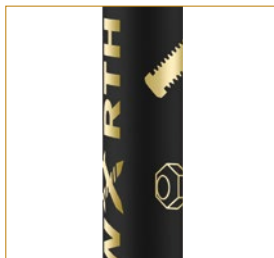

Die Modelle eignen sich für
Rundumlaserggravur.

The models are suitable for 360°
laser engraving.

Die Modelle sind mit dem Recyclingzeichen gekennzeichnet.
Dank der ClimatePartner-zertifizierten Produktion leistet der uma
STRAIGHT GUM RECY einen zusätzlichen nachhaltigen Beitrag
zur Schonung der Umwelt.

The models are labelled with the recycling mark. Thanks to the
ClimatePartner-certified production, the uma STRAIGHT GUM
RECY makes an additional sustainable contribution to the
protection of the environment.

0-9450 GUM RECY: Metall-Druckkugelschreiber mit
Softtouch-Gehäuse aus recyceltem Metall. Metallclip,
Metallspitze und Drücker GUN metallic.

0-9450 M GUM RECY: Metall-Druckkugelschreiber mit
Softtouch-Gehäuse aus recyceltem Metall. Metallclip,
Metallspitze und Drücker schwarz glänzend.

Werbeschlüssel

Schaft GS/L/RL, Clip L