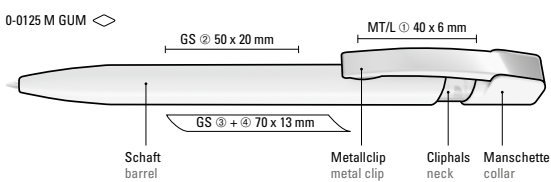

0-0125 M GUM: Druckkugelschreiber mit Softtouch-Gehäuse und flexiblem Metallclip.

0-0125 M-SI GUM: Druckkugelschreiber mit Softtouch-Gehäuse, flexiblem Metallclip und schwerer Metallspitze glanzverchromt.

Werbeschlüssel

Schaft GS, Clip MT/L

0-0125 M GUM: Retractable ballpoint pen with softtouch housing and flexible metal clip.

0-0125 M-SI GUM: Retractable ballpoint pen with softtouch housing, flexible metal clip and heavy metal tip chrome plated.

Advertising code

barrel GS, clip MT/L