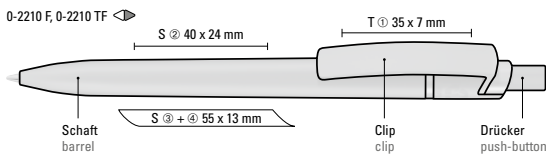

Mix n' Match: Ab 2.000 Stück kann das Modell farblich kombiniert werden.

0-2210 F: Druckkugelschreiber aus recyceltem PET-Material mit matt gedecktem Gehäuse, Clip und Drücker.

0-2210 TF: Druckkugelschreiber aus recyceltem PET-Material mit transparent gefrostetem Gehäuse, Clip und Drücker.

Werbeschlüssel

Schaft S, Clip T

Mix n' Match: From 2,000 pieces, you can choose any colour combination.

0-2210 F: Retractable ballpoint pen made from recycled PET material with opaque matt housing, clip and push-button.

0-2210 TF: Retractable ballpoint pen made from recycled PET material with transparent frosted housing, clip and push-button.

Advertising code

barrel S, clip T