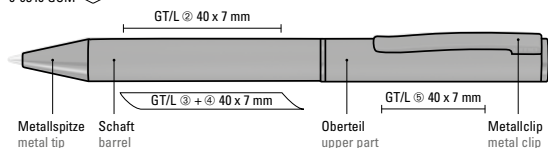

Farb-Code/Minen
Colour code/Refills

MOOD GUM
0-9340 GUM

MOOD R GUM
0-9342 R GUM

0-9340 GUM (● 8-0888)

66-0002

● 8-0888

0-9342 R GUM (● ● 8-0806)

66-0002

● ● 8-0806

Die Modelle eignen sich für eine Hochglanzlasergravur in Silber.
The models are suitable for high gloss laser engraving in silver.

Etui Empfehlung / Case suggestion
BOX 0-0944
Informationen unter uma-pen.com
Information at uma-pen.com

0-9340 GUM ◊

0-9342 R GUM ◊

0-9340 GUM: Metall-Drehkugelschreiber mit Softtouch-Gehäuse, Softdrehmechanik und gefedertem Metallclip. Beschlagteile schwarz glänzend lackiert.

0-9342 R GUM: Metall-Rollerball mit Softtouch-Gehäuse und gefedertem Metallclip. Beschlagteile schwarz glänzend lackiert.

Werbeschlüssel 0-9340 GUM

Schaft GT/L, Oberteil GT/L

Werbeschlüssel 0-9342 R GUM

Schaft GT/L, Kappe GT/L

0-9340 GUM: Metal twist ballpoint pen with softtouch housing, soft twist mechanism and a spring-mounted metal clip. Fittings glossy black.

0-9342 R GUM: Metal rollerball with softtouch housing and spring-mounted metal clip. Fittings glossy black.

Advertising code 0-9340 GUM

barrel GT/L, upper part GT/L

Advertising code 0-9342 R GUM

barrel GT/L, cap GT/L