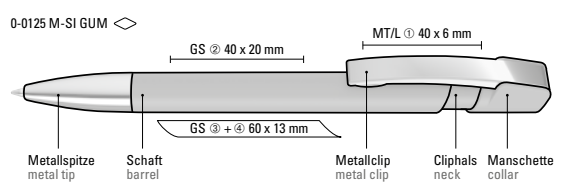

0-0125 M GUM: Druckkugelschreiber mit Softtouch-Gehäuse und flexiblem Metallclip.

0-0125 M-SI GUM: Druckkugelschreiber mit Softtouch-Gehäuse, flexiblem Metallclip und schwerer Metallspitze glanzverchromt.

Werbeschlüssel

Schaft GS, Clip MT/L

0-0125 M GUM: Retractable ballpoint pen with softtouch housing and flexible metal clip.

0-0125 M-SI GUM: Retractable ballpoint pen with softtouch housing, flexible metal clip and heavy metal tip chrome plated.

Advertising code

barrel GS, clip MT/L