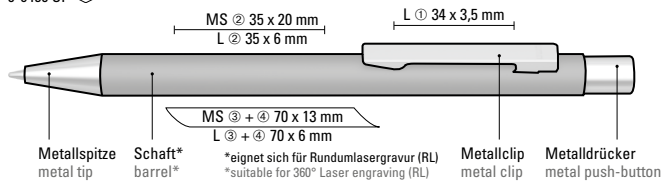

0-9450 SI

0-9450 SI GUM