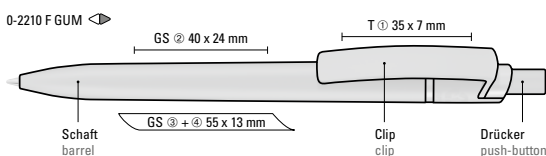

Mix n' Match: Ab 2.000 Stück kann das Modell farblich kombiniert werden.

0-2210 F GUM: Druckkugelschreiber mit gummiertem Gehäuse aus recyceltem PET-Material mit matt gedecktem Clip und Drücker.

Werbeschlüssel

Schaft GS, Clip T

Mix n' Match: From 2,000 pieces, you can choose any colour combination.

0-2210 F GUM: Retractable ballpoint pen with softtouch housing made from recycled PET material with opaque matt clip and push-button.

Advertising code

barrel GS, clip T