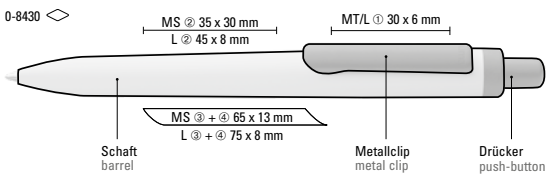

0-8430: Metall-Druckkugelschreiber mit matt lackiertem
Aluminiumschaft, Metallclip und Drücker in schwarz matt.

Werbeschlüssel

Schaft MS/L, Clip MT/L

0-8430: Metal retractable ballpoint pen with matt lacquered
aluminium housing, metal clip and push-button matt black.

Advertising code

barrel MS/L, clip MT/L