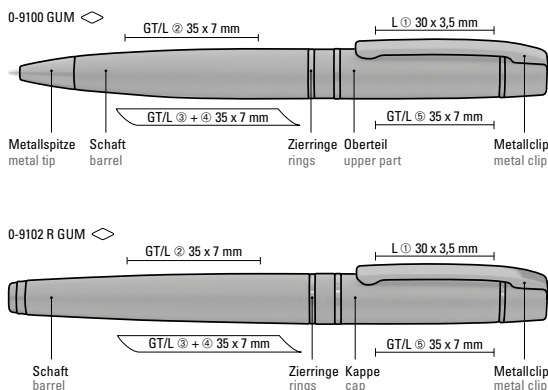

Die Modelle in beige, braun und Sonderfarben eignen sich für eine Lasergravur in schwarz.

The models in beige, brown and special colours are suitable for laser engraving in black.

Die Modelle in schwarz eignen sich für eine Hochglanzlasergravur in silber.

The models in black are suitable for high gloss laser engraving in silver.

0-9100 GUM: Metall-Drehkugelschreiber mit Softtouch-Gehäuse, Softdrehmechanik und gefedertem Clip. Beschlagteile schwarz glänzend lackiert.

0-9102 R GUM: Metall-Rollerball mit Softtouch-Gehäuse, gefedertem Clip und schwarzer Gummigriffzone. Beschlagteile schwarz glänzend lackiert.

Werbeschlüssel 0-9100 GUM   Schaft GT/L, Oberteil GT/L, Clip L

Werbeschlüssel 0-9102 R GUM   Schaft GT/L, Kappe GT/L, Clip L

0-9100 GUM: Metal twist ballpoint pen with softtouch housing, soft twist mechanism and spring-mounted clip. Fittings glossy black.

0-9102 R GUM: Metal rollerball with softtouch housing, spring-mounted clip and black grip zone. Fittings glossy black.

Advertising code 0-9100 GUM   barrel GT/L, upper part GT/L, clip L

Advertising code 0-9102 R GUM   barrel GT/L, cap GT/L, clip L