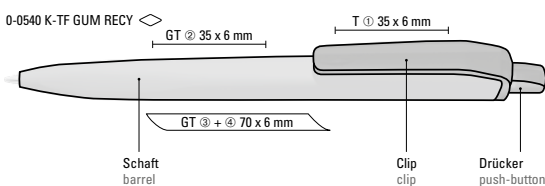

Shell contains 100% Recycled post-consumer acrylonitrile Butadiene Styrene.
EGL-317248

0-0540 K-TF GUM RECY: Druckkugelscheiber mit gummiertem Gehäuse aus recyceltem ABS-Kunststoff mit transparent gefrostetem Clip und Drücker. Griffzone ergonomisch geformt.
Werbeschlüssel: Schaft GT, Clip T

0-0540 K-TF GUM RECY: Retractable ballpoint pen with softtouch housing made from recycled ABS plastic and transparent frosted clip and push-button. Ergonomically shaped grip zone.
Advertising code: barrel GT, clip T