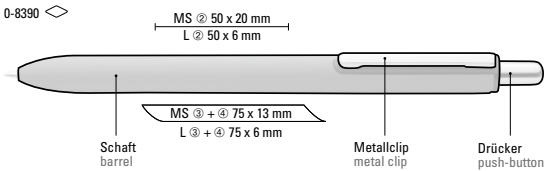

0-8390: Metall-Druckkugelschreiber mit matt lackiertem Aluminiumschaft, Metallclip und Drücker silber glanzverchromt.
Werbeschlüssel Schaft MS/L

0-8390: Metal retractable ballpoint pen with matt lacquered aluminium housing, metal clip and push-button chrome plated.
Advertising code barrel MS/L