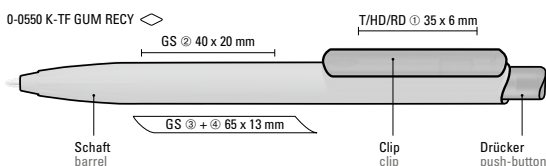

Shell contains 100% Recycled post-consumer acrylonitrile Butadiene Styrene.

EGL-317248

0-0550 K-TF GUM RECY: Druckkugelscheiber mit gummiertem Gehäuse aus recyceltem ABS-Kunststoff mit transparent gefrostetem Clip und Drücker. Eingelassene Griffzone.

Werbeschlüssel

Schaft GS, Clip T/HD/RD

0-0550 K-TF GUM RECY: Retractable ballpoint pen with softtouch housing made from recycled ABS plastic and transparent frosted clip and push-button. Integrated grip zone.

Advertising code

barrel GS, clip T/HD/RD