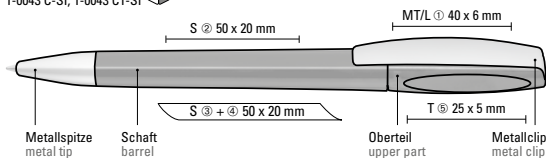

umaBlackForest
Pens

1-0043 C-SI, 1-0043 CT-SI ◀