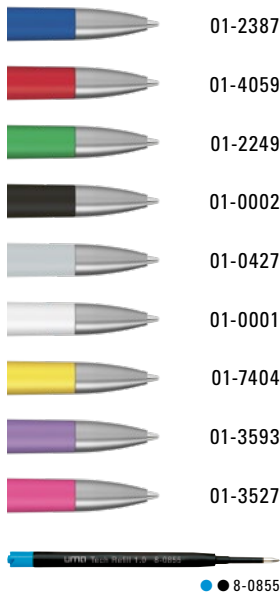

Farb-Code/Minen
Colour code/Refills

CHILL C SI RECY
1-0043 C-SI RECY

1-0043 C-SI RECY (●● 8-0855)