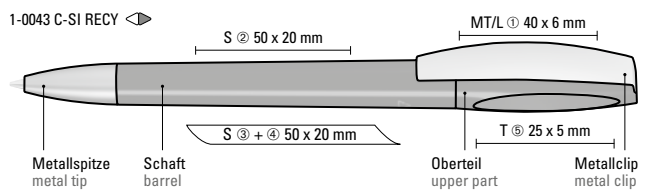

Scannen und mehr
über rPCP erfahren.
Scan and learn more
about rPCP.