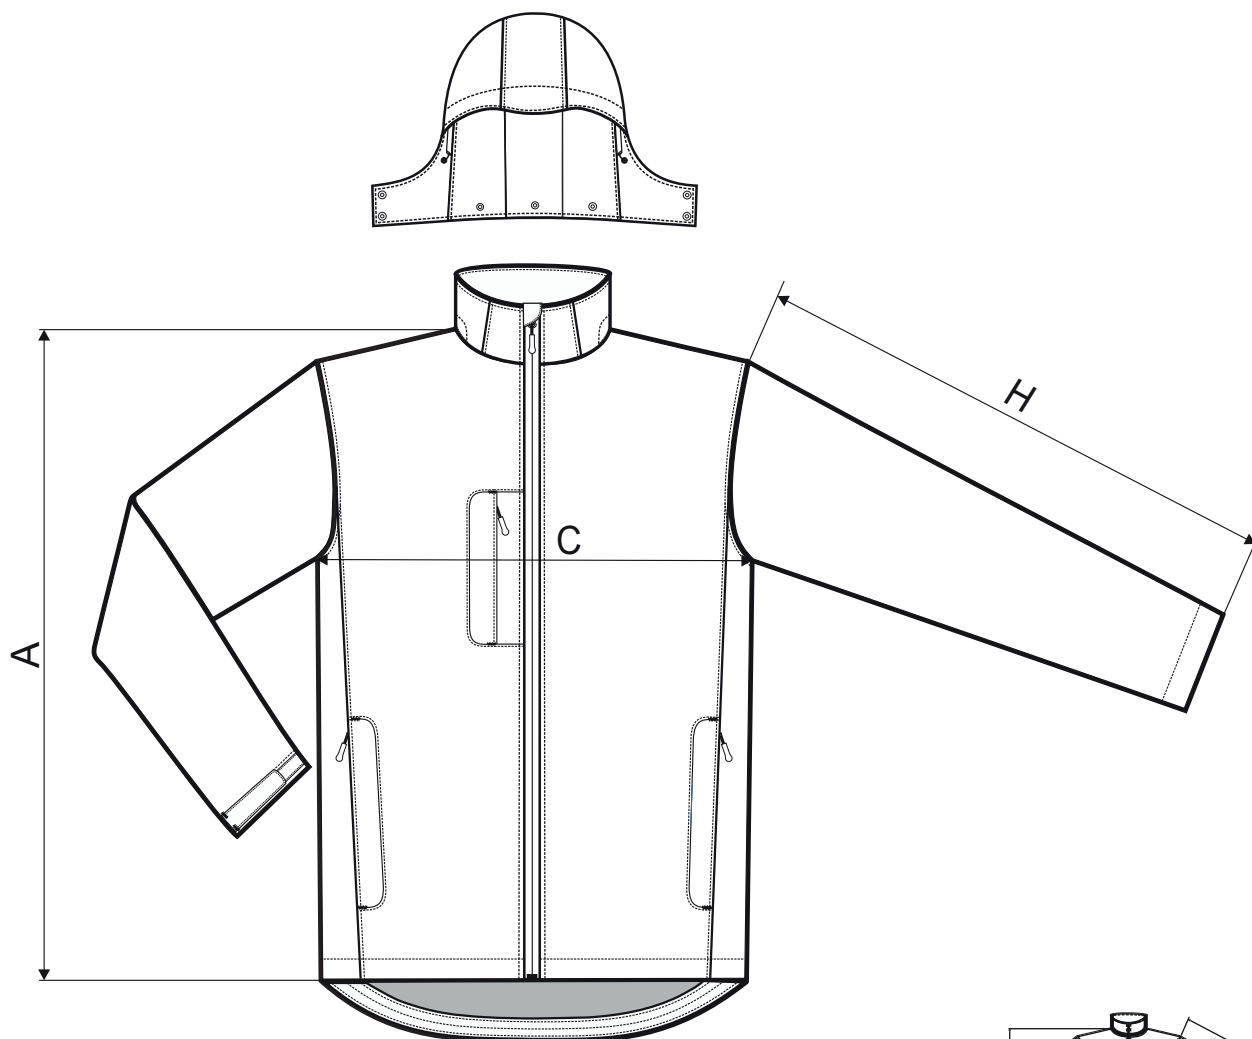

# 533 Pacific 3 IN 1 ♂

SIZE SPECIFICATION [cm]

PAGE 1 of 2 - UPPER JACKET

size	S	M	L	XL	2XL	3XL
<b>A</b>	67	70	73	76	80	80
<b>C</b>	52	56	60	64	68	73
<b>H</b>	65	67	69	71	73	73

All size specifications listed are in cm. Accepted tolerance of up to  $\pm 5\%$ .

## Upper jacket

Scroll to next page  
to see size specification  
of **Innerfleece**

# 533 Pacific 3 IN 1 ♂

SIZE SPECIFICATION [cm]

PAGE 2 of 2 - INTERFLEECE

size	S	M	L	XL	2XL	3XL
<b>A</b>	65	68	71	74	78	78
<b>C</b>	50	54	58	62	66	71
<b>H</b>	63	65	67	69	71	71

All size specifications listed are in cm. Accepted tolerance of up to  $\pm 5\%$ .