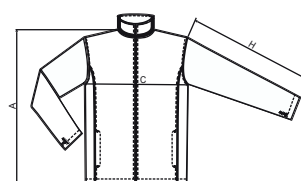

# 533 Pacific 3 IN 1 ♂

SIZE SPECIFICATION [cm]

PAGE 1 of 2 - UPPER JACKET

size	S	M	L	XL	2XL	3XL
<b>A</b>	67	70	73	76	80	80
<b>C</b>	52	56	60	64	68	73
<b>H</b>	65	67	69	71	73	73

All size specifications listed are in cm. Accepted tolerance of up to  $\pm 5\%$ .

## Upper jacket

Scroll to next page  
to see size specification  
of **Innerfleece**

# 533 Pacific 3 IN 1 ♂

SIZE SPECIFICATION [cm]

PAGE 2 of 2 - INTERFLEECE

size	S	M	L	XL	2XL	3XL
<b>A</b>	65	68	71	74	78	78
<b>C</b>	50	54	58	62	66	71
<b>H</b>	63	65	67	69	71	71

All size specifications listed are in cm. Accepted tolerance of up to  $\pm 5\%$ .