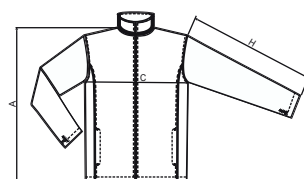

534 Pacific 3 IN 1 ♀

SIZE SPECIFICATION [cm]

PAGE 1 of 2 - UPPER JACKET

| size | XS | S | M | L | XL | 2XL |
|----------|------|----|------|----|------|-----|
| A | 62,5 | 65 | 67,5 | 70 | 72,5 | 73 |
| C | 45 | 49 | 53 | 57 | 63 | 69 |
| H | 60 | 62 | 64 | 66 | 68 | 68 |

All size specifications listed are in cm. Accepted tolerance of up to ± 5%.

Upper jacket

Scroll to next page
to see size specification
of **Innerfleece**

534 Pacific 3 IN 1 ♀

SIZE SPECIFICATION [cm]

PAGE 2 of 2 - INTERFLEECE

| size | XS | S | M | L | XL | 2XL |
|----------|------|----|------|----|------|-----|
| A | 60,5 | 63 | 65,5 | 68 | 70,5 | 71 |
| C | 42 | 46 | 50 | 54 | 60 | 66 |
| H | 58 | 60 | 62 | 64 | 66 | 66 |