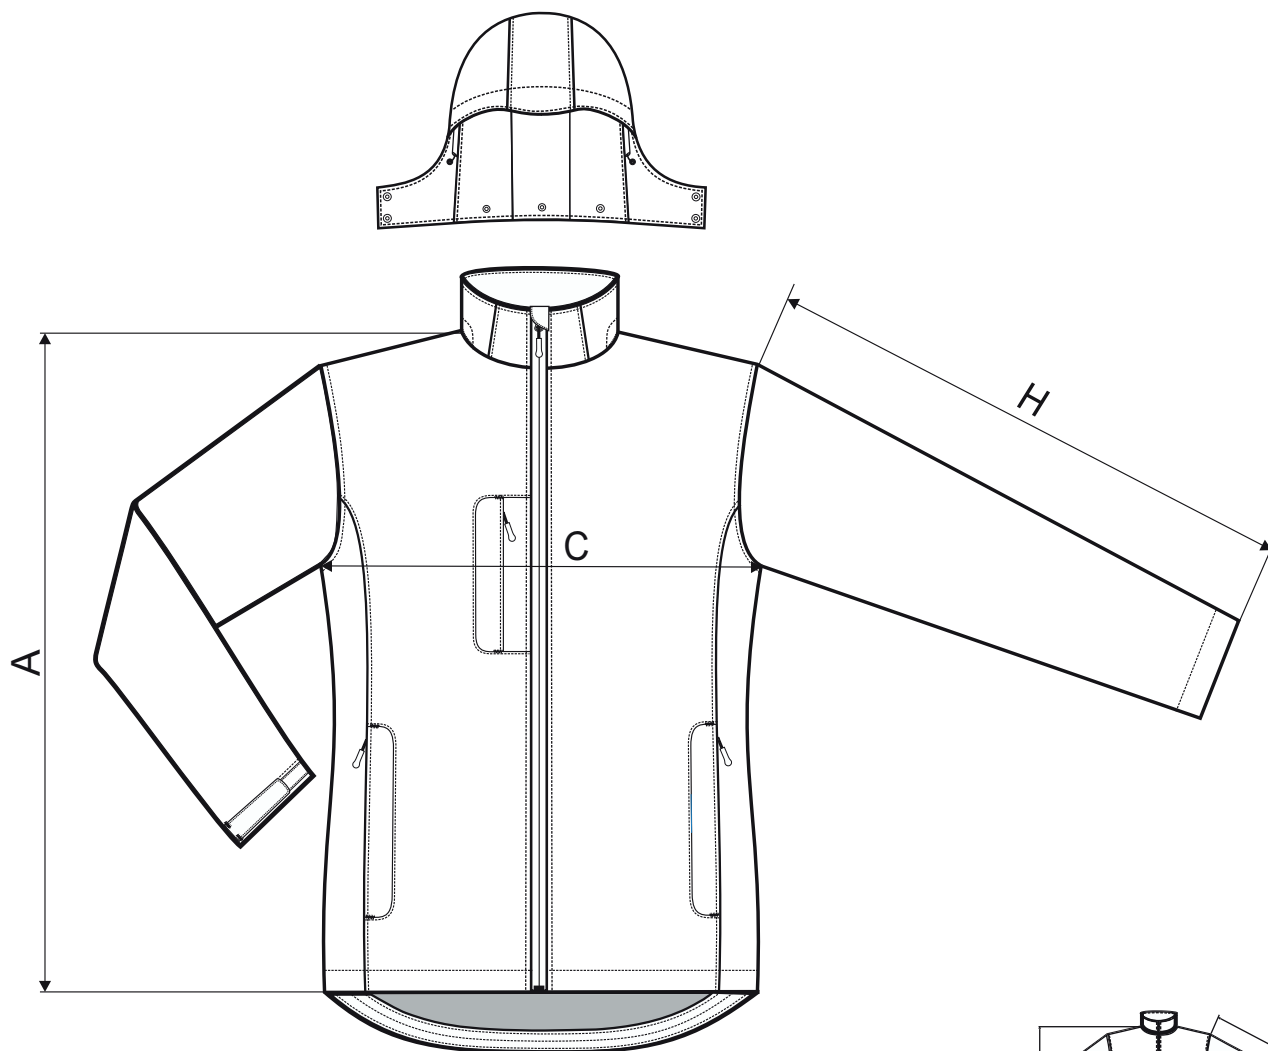

534 Pacific 3 IN 1 ♀

SIZE SPECIFICATION [cm]

PAGE 1 of 2 - UPPER JACKET

| size | XS | S | M | L | XL | 2XL |
|----------|------|----|------|----|------|-----|
| A | 62,5 | 65 | 67,5 | 70 | 72,5 | 73 |
| C | 45 | 49 | 53 | 57 | 63 | 69 |
| H | 60 | 62 | 64 | 66 | 68 | 68 |

All size specifications listed are in cm. Accepted tolerance of up to ± 5%.

Upper jacket

Scroll to next page
to see size specification
of **Innerfleece**

534 Pacific 3 IN 1 ♀

SIZE SPECIFICATION [cm]

PAGE 2 of 2 - INTERFLEECE

All size specifications listed are in cm. Accepted tolerance of up to $\pm 5\%$.

Innerfleece