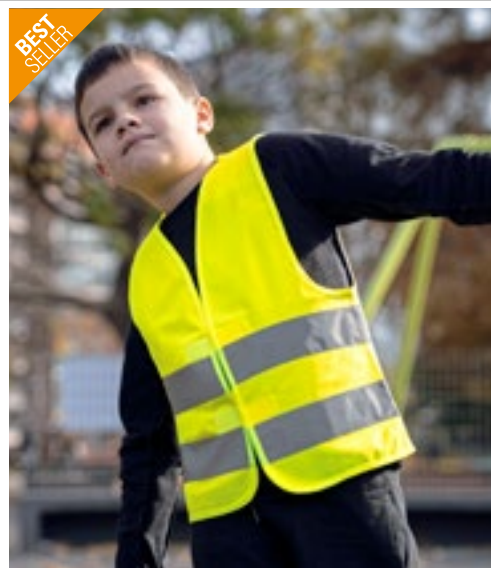

BEST SELLER

KX200 | KW Kids' Hi-Vis Safety Vest Aarhus

100% polyester
XXS (3-4 let), XS (3-6 let), S (7-12 let)
120 g/m²

Kortex

NEON GREEN	NEON PINK	SIGNAL ORANGE	SIGNAL YELLOW

Dva reflexní proužky o šířce 5 cm kolem těla | Velikost nastavitelná pomocí dvou suchých zipů | Vhodný pro dye sublimaci | Certifikace EN podle normy ČSN EN 17353:2020 typ AB3 | Vybaveno čárovým kódem EAN | Jednotlivě balené v polyetylenových sáčcích | Návod k použití ve všech úředních jazycích EU | Výrobce garantuje reflexní vlastnosti podle normy EN pro 25 pracích cyklů do 40 °C | Toto je článek o osobních ochranných prostředcích (PPE). V souladu s nařízením EU 2016/425 o osobních ochranných prostředcích je pro výrobce povinné prohlášení o shodě EU. Prohlášení o shodě je k dispozici na adrese www.kortex.com