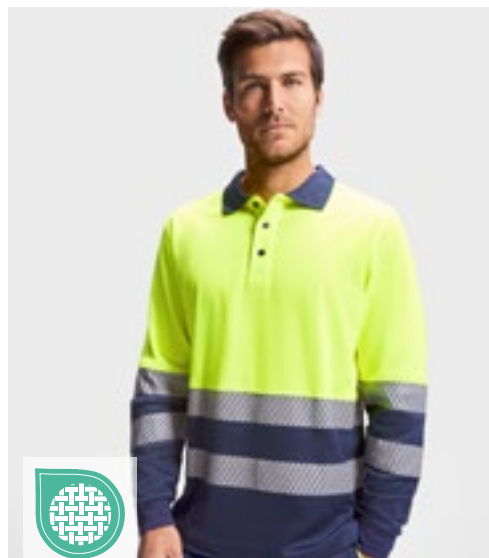

ROLY WRK

RY9319 | HV9319 **Poloshirt Atrio Longsleeve**

55% bavlna / 45% polyester
S, M, L, XL, XXL, 3XL, 4XL
170 g/m²

Roly Workwear

FLUOR ORANGE 223	FLUOR YELLOW 221	GARDEN GREEN 52/FLUOR YELLOW 221
LEAD 23/FLUOR YELLOW 221	NAVY BLUE 55/FLUOR ORANGE 223	NAVY BLUE 55/FLUOR YELLOW 221

Praktické reflexní polo tričko s dlouhým rukávem | Límeček ze žebrovaného úpletu 1x1 | Kontrastní léga se třemi knoflíky | Dva segmentované reflexní proužky na hrudi a pažích | Materiál ze směsi polyesteru a bavlny zajišťuje pohodlí a prodyšnost | Volitelná kapsa | Certifikace CE podle norem: EN ISO 13688:2013 a EN ISO 20471:2013/A1:2016, Třída I: 55221 – 55223 – 52221 – 23221, Třída II: 221 – 223 | Toto je článek o osobních ochranných prostředcích (PPE). V souladu s nařízením EU 2016/425 o osobních ochranných prostředcích je pro výrobce povinné prohlášení o shodě EU. Rádi vám jej na požádání poskytneme.