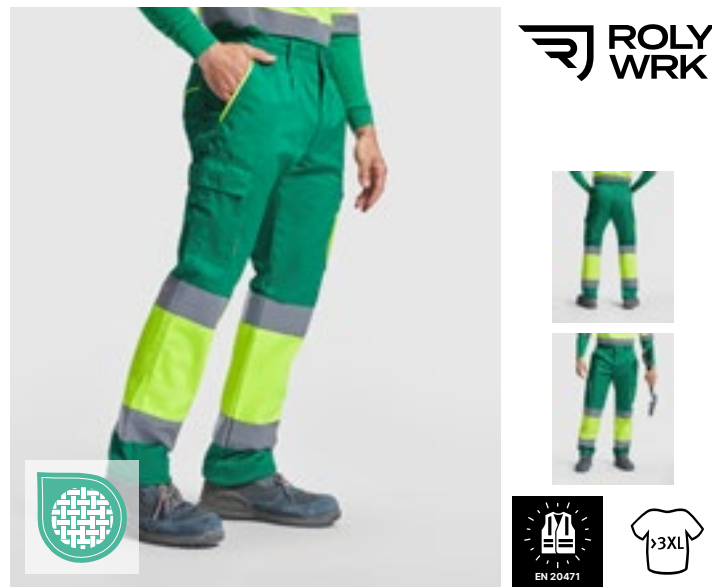

RY9321 | HV9321 Trousers Enix

80% polyester / 20% bavlna, vnitřní část: 100% polyester
38, 40, 42, 44, 46, 48, 50, 52, 54, 56, 58, 60 (DE)

Roly Workwear

GARDEN GREEN 52/FLUOR YELLOW 221	LEAD 23/FLUOR YELLOW 221	NAVY BLUE 55/FLUOR ORANGE 223
NAVY BLUE 55/FLUOR YELLOW 221	RED 60/FLUOR YELLOW 221	

Dlouhé kalhoty s podšívku, reflexní s více kapsami | Kombinace ve dvou barvách a s reflexními popruhy | Kontrastní fluorescenční detaily na kapsách | Flísová podšívka | Nastavitelný elastický pas vzadu | Dvojitá přední kapsa | Dvě zadní kapsy s klopou a zapínáním na suchý zip | Dvě boční kapsy s klopou a zapínáním na suchý zip | Certifikace CE podle norem: EN ISO 13688:2013 a EN ISO 20471:2013/A1:2016, Třída I: 55221 – 55223 – 52221 – 23221 | Toto je článek o osobních ochranných prostředcích (PPE). V souladu s nařízením EU 2016/425 o osobních ochranných prostředcích je pro výrobce povinné prohlášení o shodě EU. Rádi vám jej na požádání poskytneme.